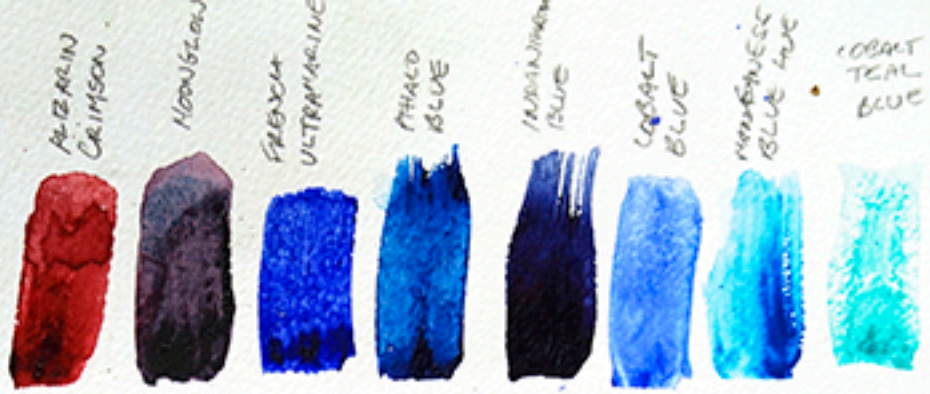

IRRESCENT GOLD STONE

DUOCHROME VIOLET PURL

DUOCHROME BLUE PEARL

ALIZARIN CRIMSON

MOONBLOW

FRENCH ULTRAMARINE

PHALO BLUE

INDIAN PINK

COBALT BLUE

MADEIRA BLUE PURL

COBALT TEAL BLUE

DUOCHROME DESERT BRONZE

UNDER SEA GREEN

GREEN (PAT TO GENUIN)

VERY GREEN

LEMON YELLOW

CAD YELLOW MEDIUM HUE

AUREOLIN

FRENCH OCHRE

PERM ORANGE RED

PERMANENT RED

BURNT TIGER'S EYE GENUIN

QUINACRIDONE MAGENTA

TRANSPARENT RED OXIDE